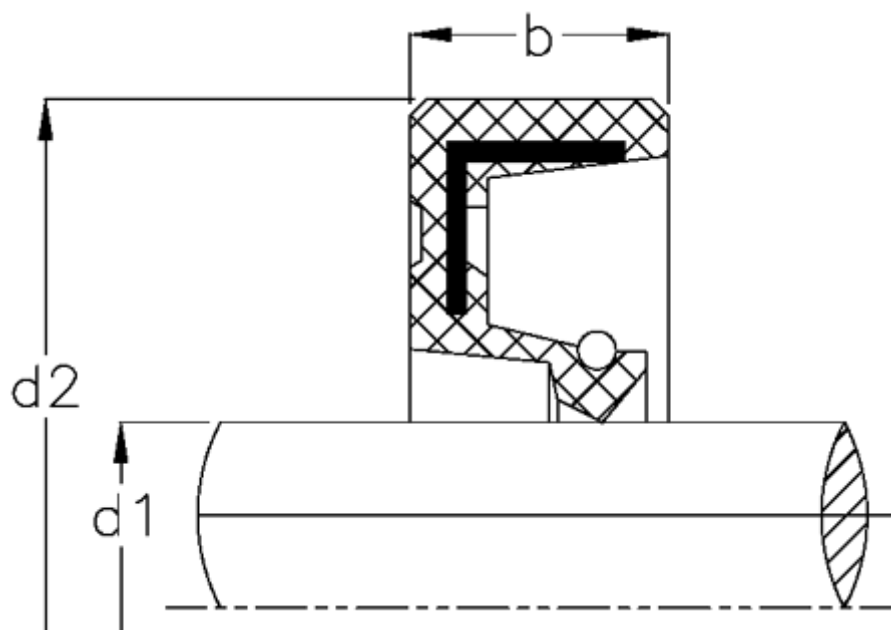

Data Sheet

Article number: 170116002000120000

Description: KLEE Rotary shaft seal WA 160200/12
NBR nitrile rubber, standard

Measures

b = 12
d1 = 160
d2 = 200
Material = NBR